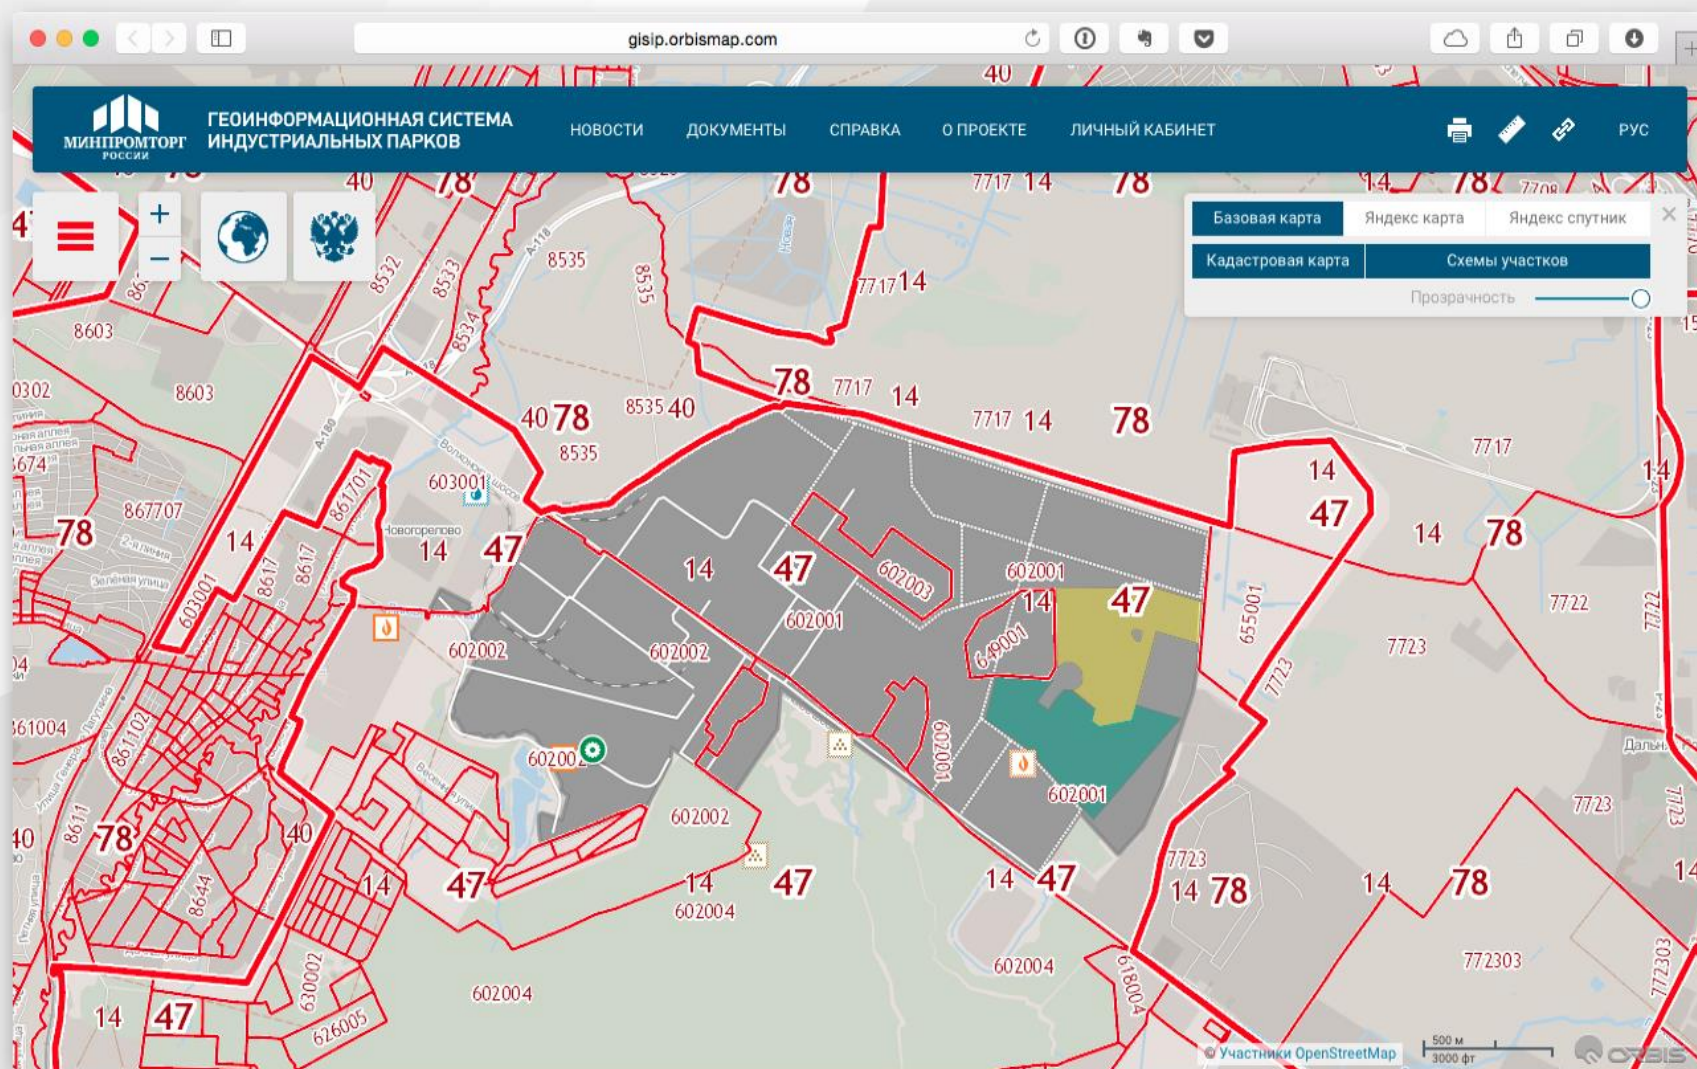

ПУБЛИЧНАЯ КАДАСТРОВАЯ КАРТА РОСРЕЕСТРА ПОЗВОЛЯЕТ ВИДЕТЬ КАДАСТРОВЫЕ НОМЕРА УЧАСТКОВ